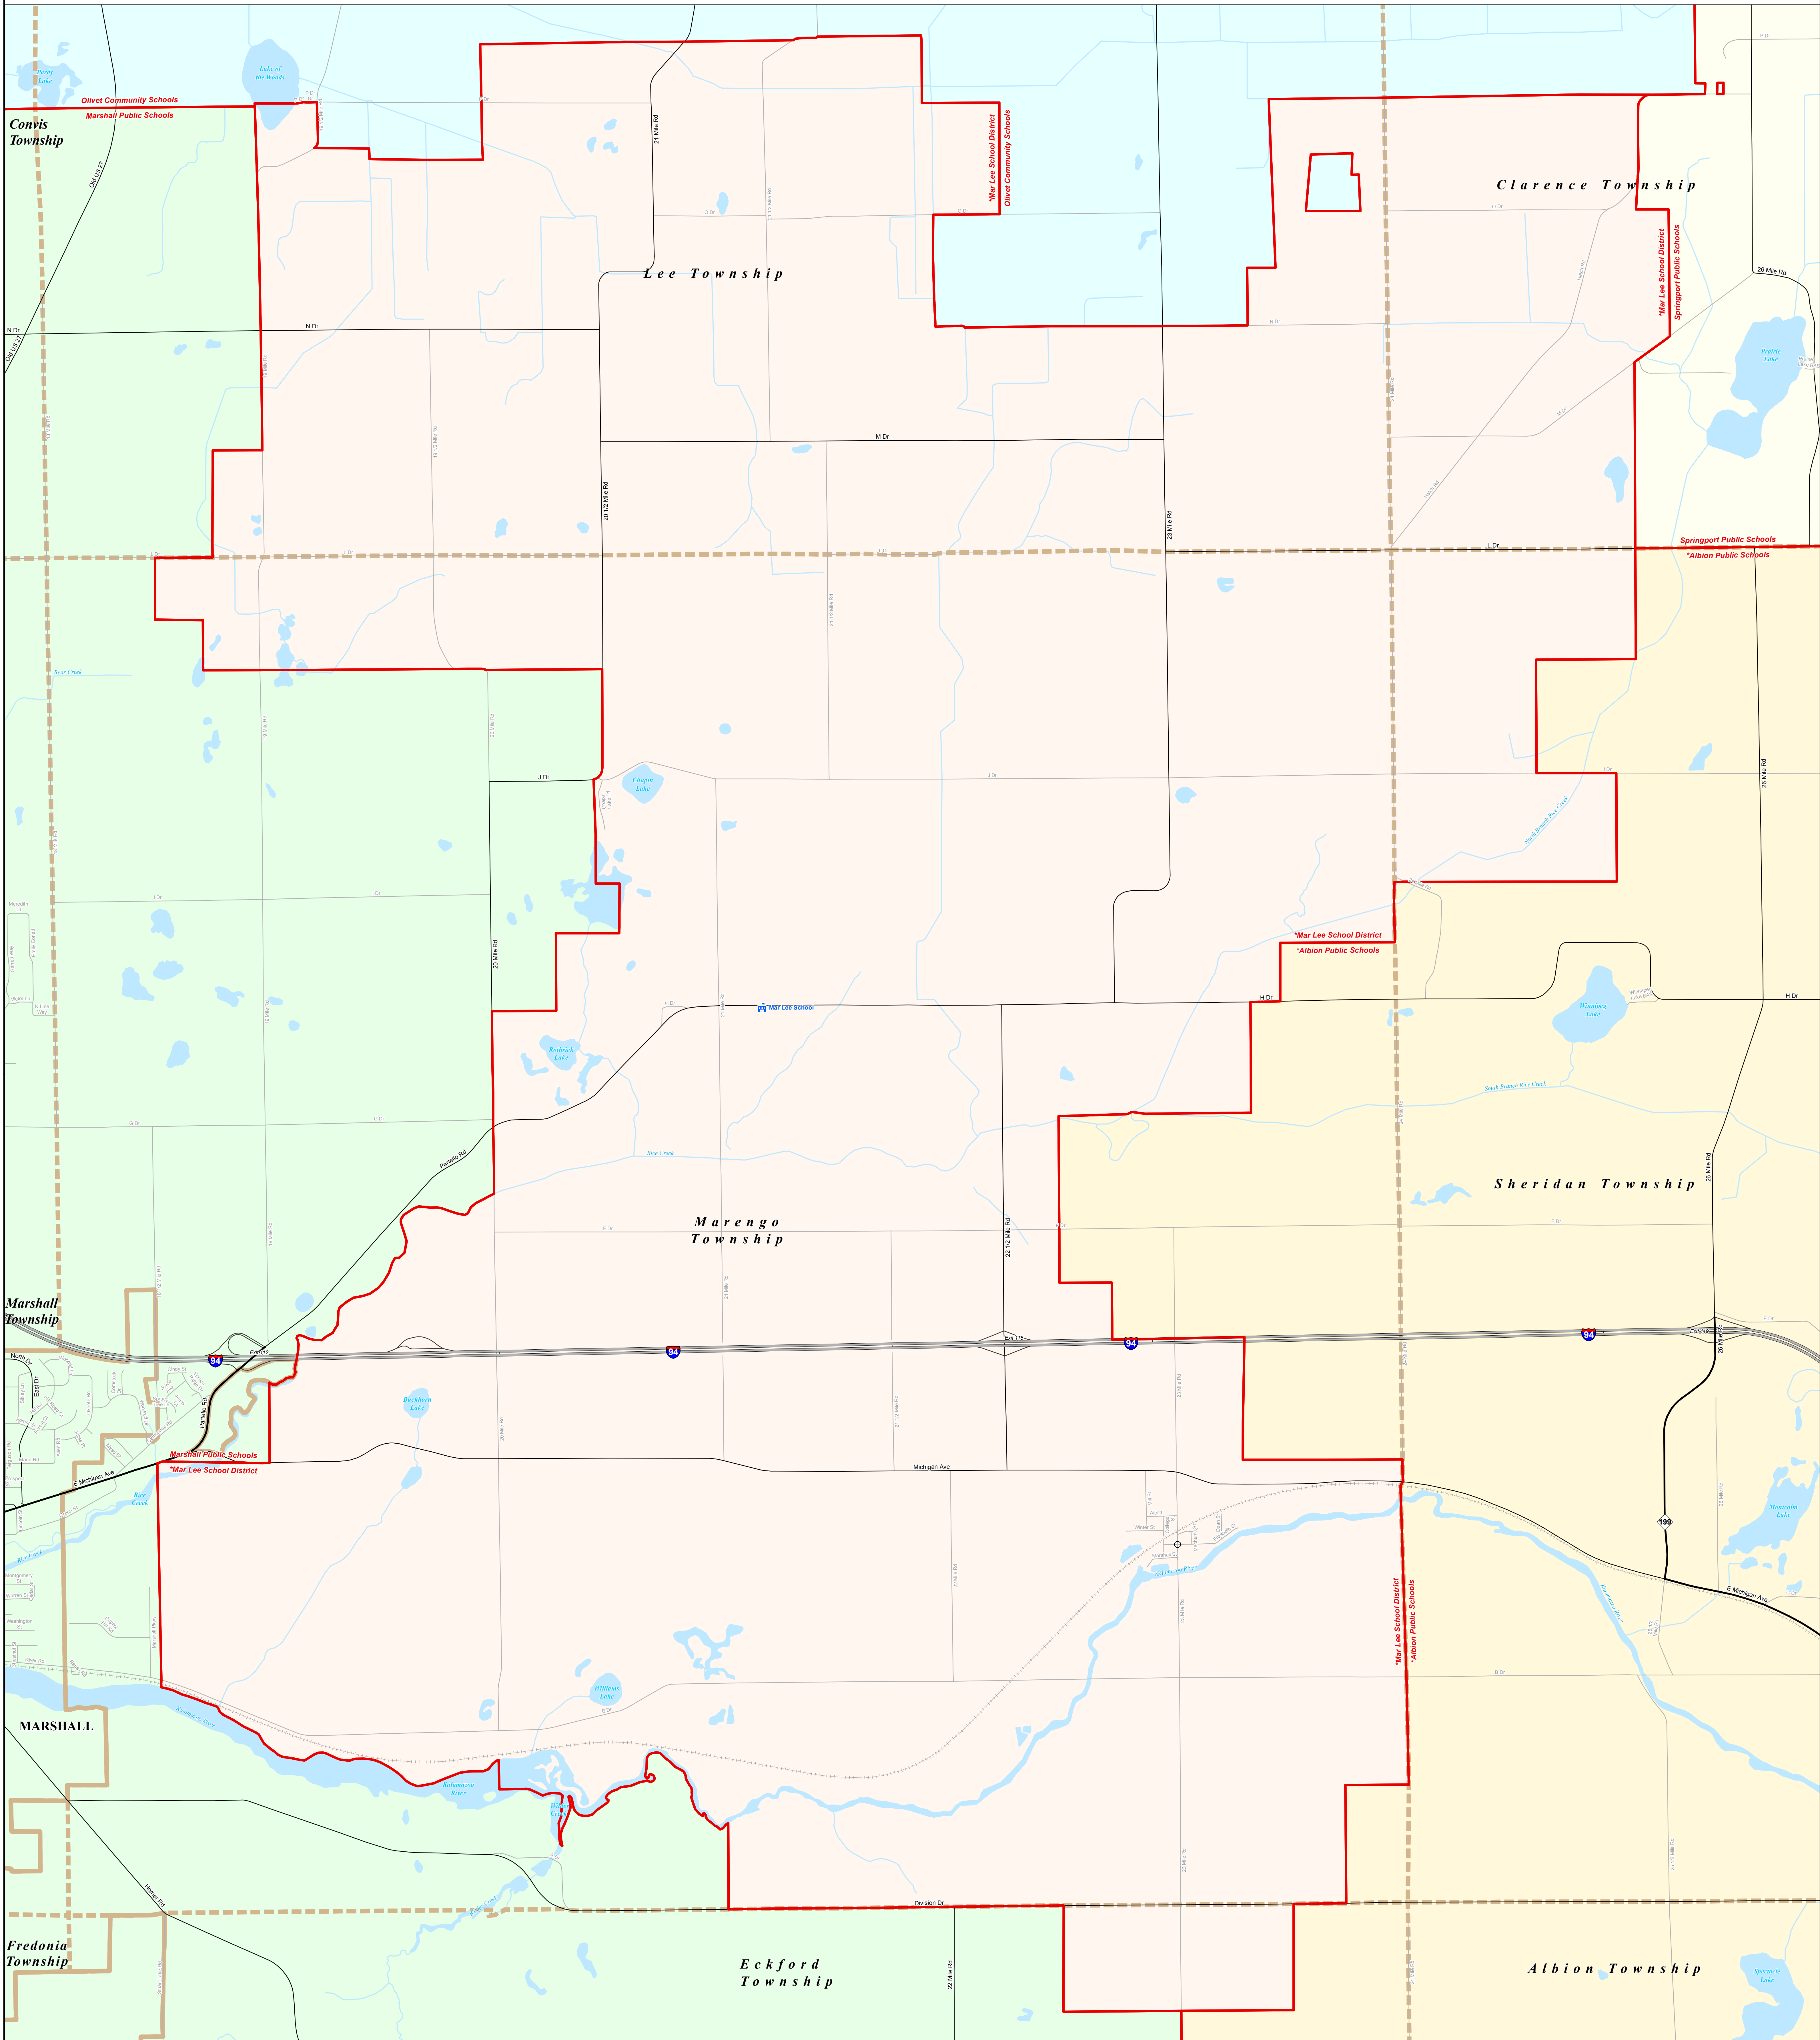

*MAR LEE SCHOOL DISTRICT

Calhoun ISD

*Note: Non K-12 School Districts identified with Asterisk (*) in Name

11/14/13

Legend	
School District	Unincorporated Place
County	School
City	Water Feature
Township	River, Stream, or Drain
Village	Railroad
Census Designated Place	Freeway
	Highway
	Primary Road
	Local Road

Source: Michigan Geographic Framework, v13a